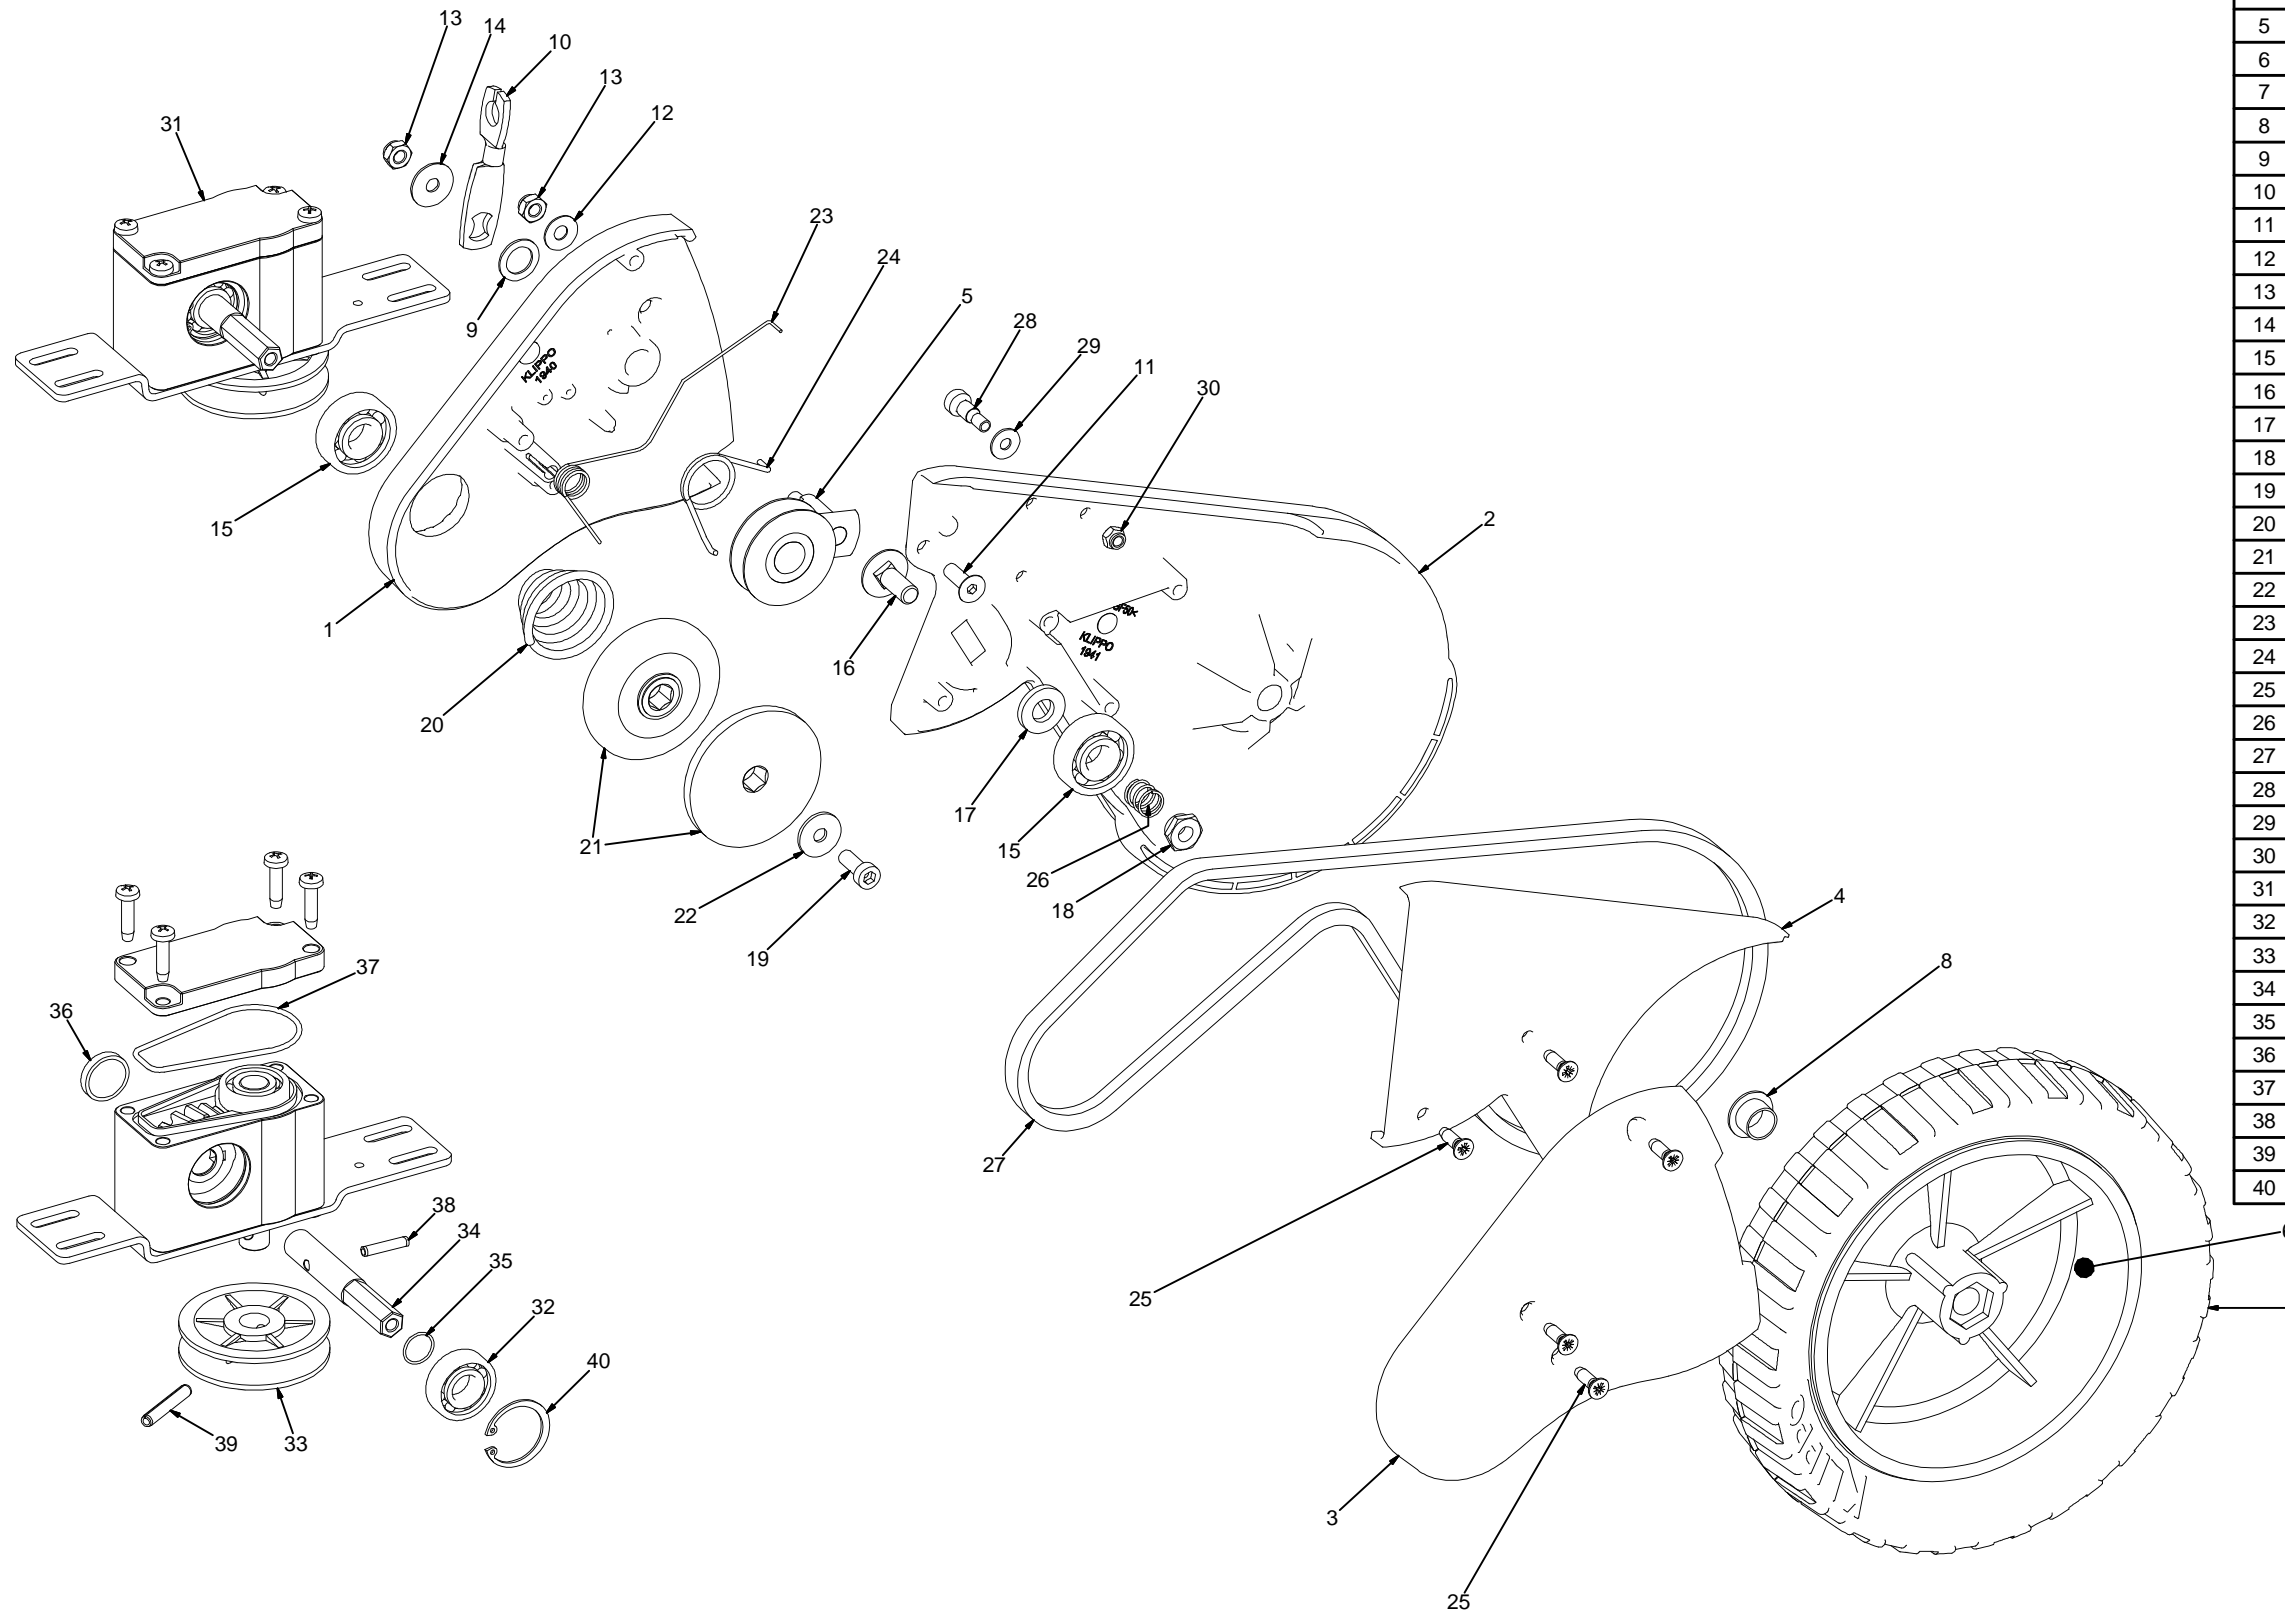

REMARKS:

- POS 7: INCLUDE POS 8.
- POS 14: INCLUDES POS 15, 16, 17 AND 18.
- POS 22: INCLUDE POS 23.
- POS 26: INCLUDES POS 27, 28, 29 ,30 AND 31.
- POS 32: INCLUDES POS 15, 33 AND 34.
- POS 57: INCLUDES POS 46.1, 58 AND 59.

KIT:

5032722-01 (0903) ACCESSORIES FOR WHEEL:  
CONSIST OF POS 19, 20, 38 AND 66 (4 OF EACH)

965 22 49-01 . Comet S . 2010

Pos	Art.number	Art.nr Klippo	Description
1	5028799-01	1940	HOUSING BACK
2	5028800-01	1941	HOUSING FRONT
3	5028801-01	1942	HOUSING COVER BACK
4	5028802-01	1943	HOUSING COVER FRONT
5	5033232-01	1735	CLUTCH LEVER COMPL
6	5033174-01	1426	DRIVING WHEEL AL, RED
7	5029451-01	1072	TYRE 43
8	5032771-01	1085	BUSHING
9	5044608-01	7079	WASHER PS 18x12x1 FZ
10	5033227-01	1729	OPERATING ARM
11	5044604-01	7074	SCREW MF6S M6x18 FZ
12	5033240-01	1769	CUP SPRING
13	7322116-01	7018	LOCK NUT M6 NYLOCK FZ
14	5044661-01	7602	WASHER 19x6x1
15	5032429-01	70091	BALL BEARING < 12/32x10
16	5044601-01	7071	WAGON BOLT M8x20 FZ
17	5044606-01	7077	WASHER 20x10x3 FZ
18	5033176-01	1432	COLLAR NUT
19	5044567-01	7026	SCREW M6x16 ESLOCK
20	5033234-01	1755	COMPRESSION SPRING
21	5033295-01	1936	VARIATOR DISC
22	5044599-01	7069	WASHER 19x6x1.5 FZ
23	5028803-01	1944	CONTROL SPRING RIGHT
24	5033266-01	1865	MOMENT SPRING
25	5044600-01	7070	SCREW MFT-TT M5x16 FZ
26	5033187-01	1455	COMPRESSION SPRING
27	5254799-01	N/A	V-BELT
28	5044619-01	7093	COLLAR SCREW
29	5044560-01	7017	WASHER NB 13x5x1 FZ
30	5044603-01	7073	LOCK NUT M5 NYLOCK FZ
31	5033281-01	1912	WORM GEAR
32	5051501-01	1457	BALL BEARING < 12/28x8
33	5033301-01	1952	PULLEY
34	5033302-01	1953	AUXIALRY SHAFT
35	5033303-01	1954	O-RING
36	5033304-01	1955	PLUG
37	5033305-01	1956	O-RING
38	5044554-01	7002	DOWEL PIN
39	5044555-01	7003	DOWEL PIN
40	5051502-01	7043	CIRCLIP SgH 27