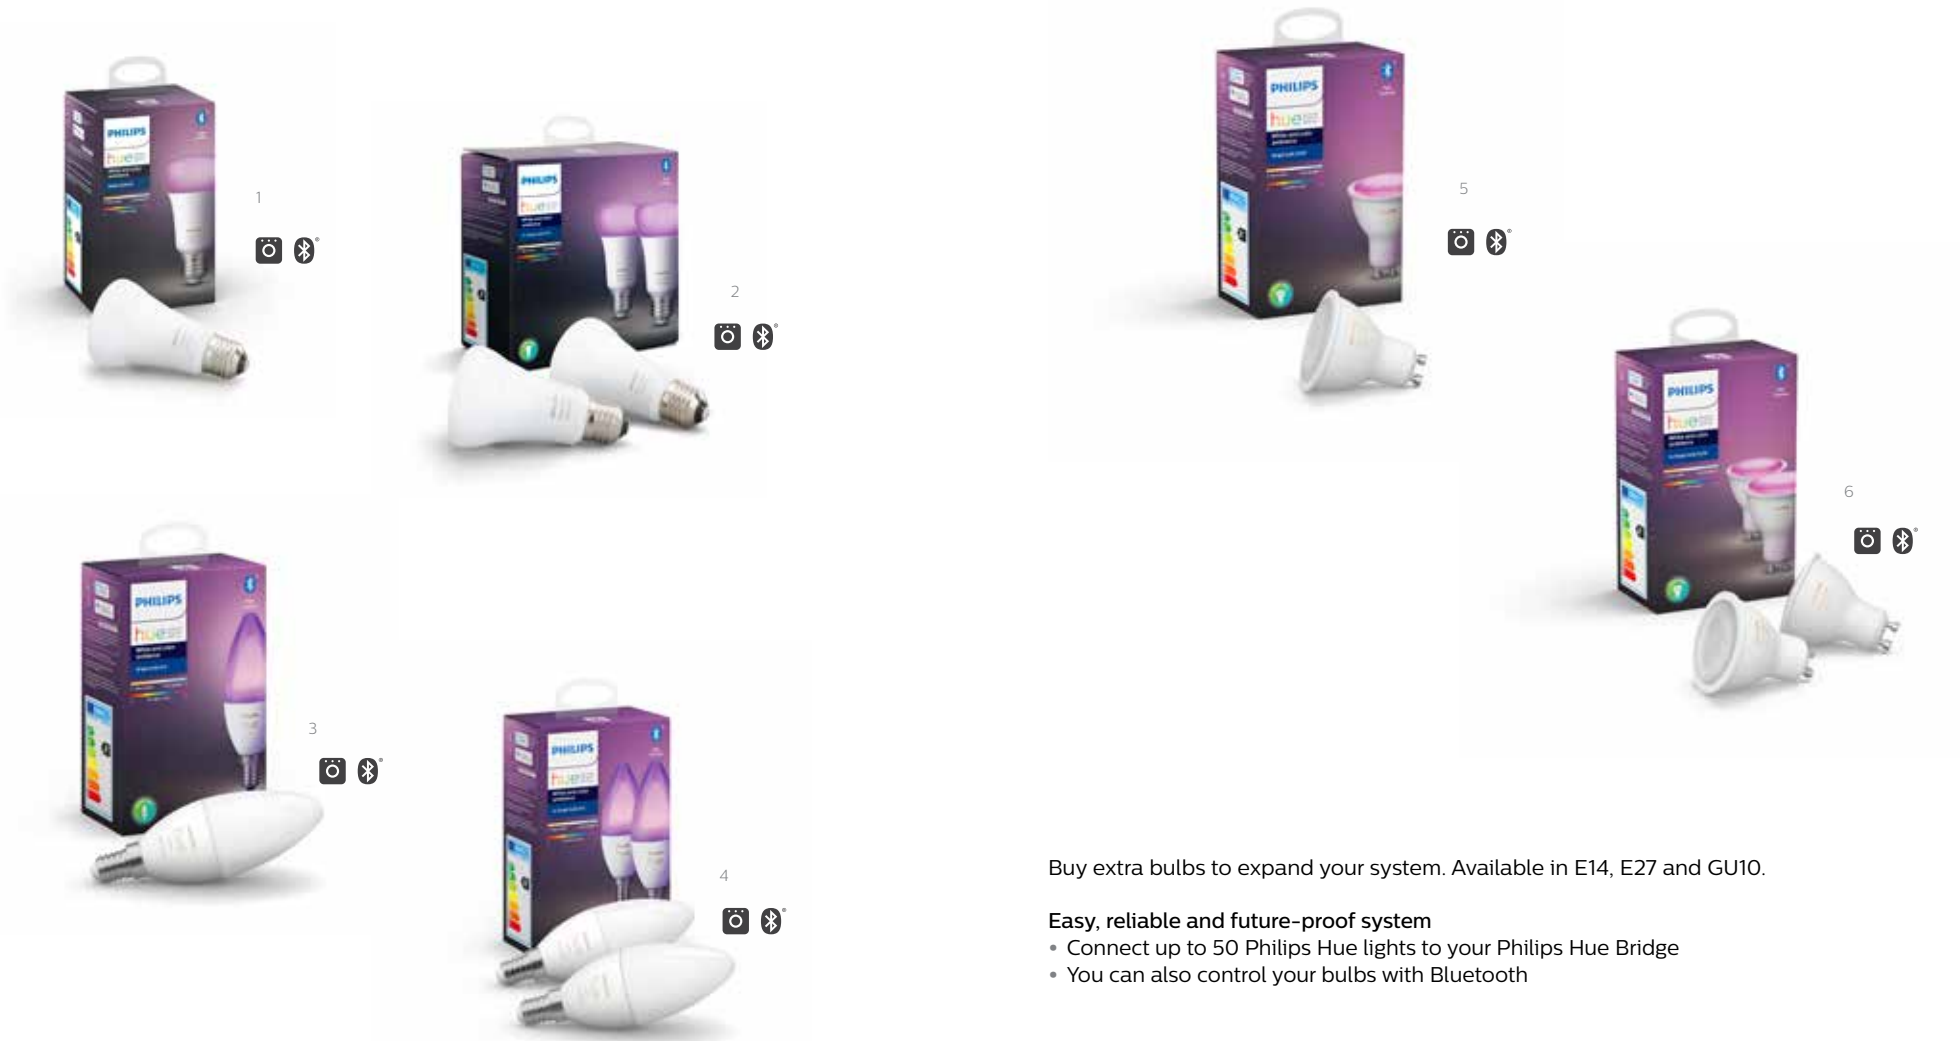

White and color ambiance

White and color
ambiance

Limitless
possibilities
for extraordinary
experiences

Buy extra bulbs to expand your system. Available in E14, E27 and GU10.

Easy, reliable and future-proof system

- Connect up to 50 Philips Hue lights to your Philips Hue Bridge
- You can also control your bulbs with Bluetooth

Add extra color bulbs to any room, which offer warm to cool white light as well as 16 million colors. Use Bluetooth for instant light control in one room or connect to the Philips Hue Bridge to unlock the full suite of features.

	EAN	Product
1	8718699673109	Philips Hue White and color ambiance 9W A60 E27
2	8718699673284	Philips Hue White and color ambiance 9W A60 E27 2P EUR
3	8718699726317	Philips Hue White and color ambiance 5.3W B39 E14 EU
4	8718699726331	Philips Hue White and color ambiance 5.3W B39 E14 EU 2Pack
5	8718699628659	Philips Hue White and color ambiance 6W GU10 EUR
6	8718699629250	Philips Hue White and color ambiance 6W GU10 2P EUR