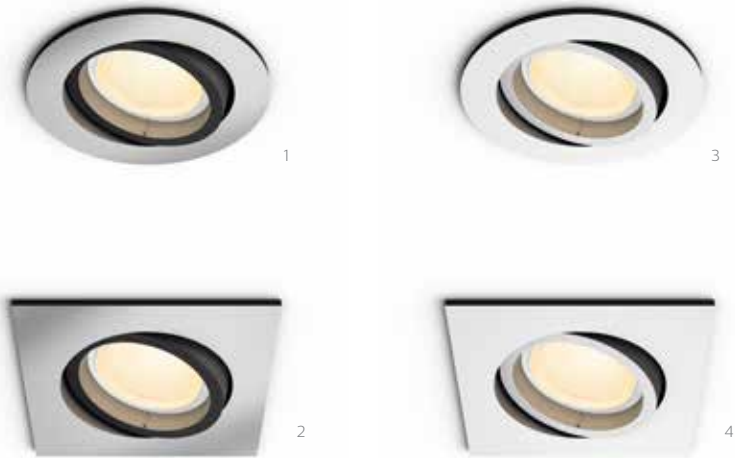

Philips Hue Centura offers the perfect splash of ambiance for any occasion. Ideal for your living room and bedroom. Control via Bluetooth to instantly set light scenes in one room, or pair with a Philips Hue Bridge to unlock the full suite of features.

Easy smart lighting

- Control up to 10 lights with the Bluetooth app
- Control lights with your voice
- Create a personalized experience with colorful smart light
- Set the right mood with warm to cool white light
- Get the perfect light recipes for your daily activities
- Unlock full suite of smart light features with Philips Hue Bridge

	EAN	Product	LxW mm
1	8718696171752	Philips Hue Centura recessed aluminium 1x5.7W 230V round	90x90
2	8718696171776	Philips Hue Centura recessed aluminium 1x5.7W 230V squared	90x90
3	8718696171769	Philips Hue Centura recessed white 1x5.7W 230V round	90x90
4	8718696171783	Philips Hue Centura recessed white 1x5.7W 230V squared	90x90