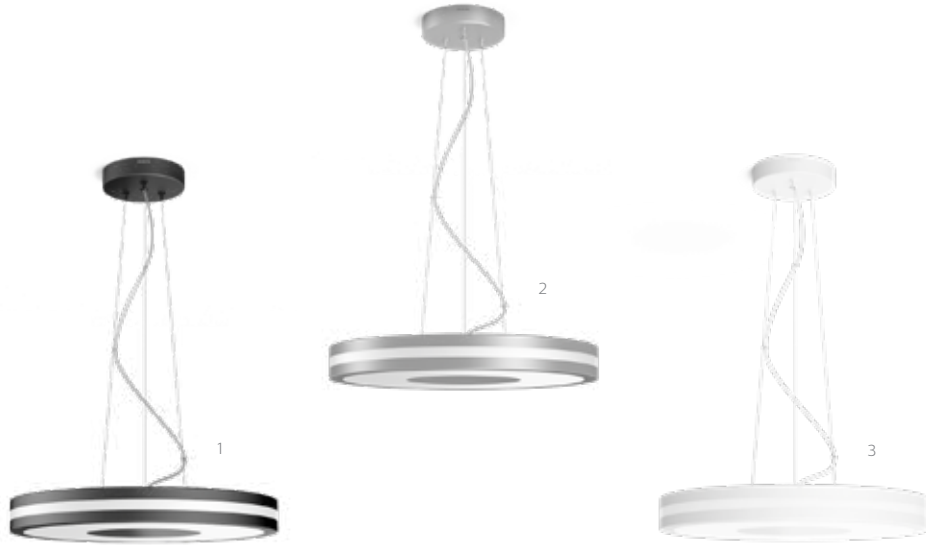

Philips Hue Being
With included switch

With the Philips Hue White ambience Being pendant in your home, you can easily control the light routines for every moment of the day. Use the dimmer switch to set the right light that helps you relax, read, concentrate and energize

Full control from smart device with Philips Hue Bridge

- Wake up and go to sleep naturally
- Create your ambience with warm white to cool daylight
- Smart control, home and away
- Set timers for your convenience
- Control it your way

	EAN	Product	HxLxW mm
1	8718696168615	Philips Hue Being pendant black 1x39W 24V	503x148x500
2	8718696168608	Philips Hue Being pendant aluminium 1x39W 24V	503x148x500
3	8718696168622	Philips Hue Being pendant white 1x39W 24V	503x148x500

Philips Hue Milliskin

Light for
your moments
from sunrise to sunset

With Philips Hue White ambience recessed spot Milliskin included in your Philips Hue system you can enjoy natural white light that helps you to wake up, energize, concentrate, read and relax. A high-quality spot, build to last with attention to detail.