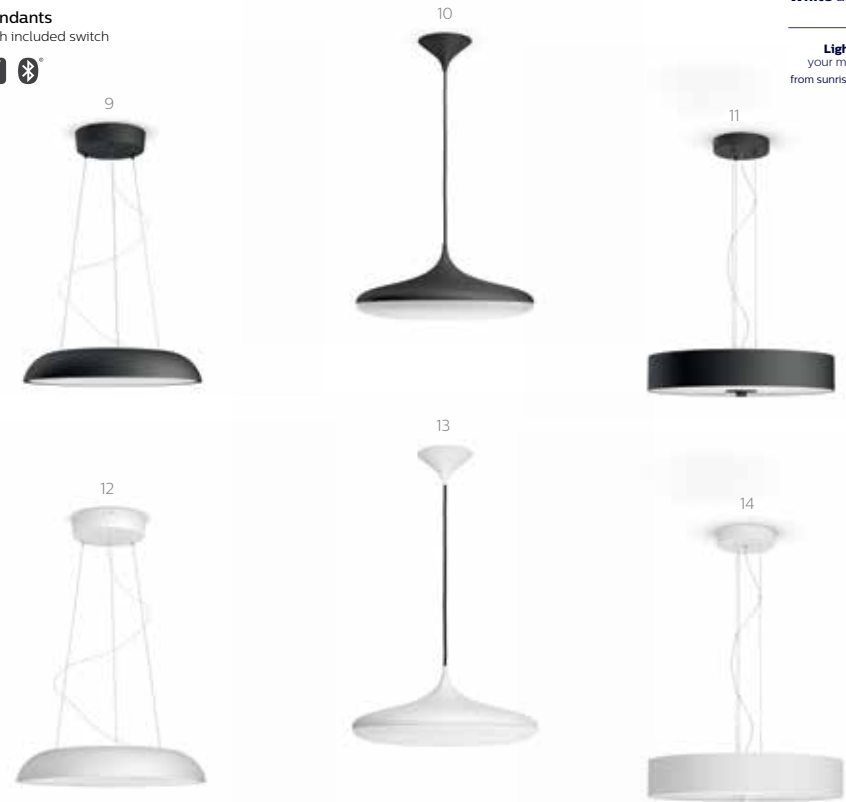

Ceiling

With included switch

Pendants

With included switch

White ambiance

Light for your moments from sunrise to sunset

- Wireless Switch is included with all ceiling and pendant luminaires
- Connects and controls wirelessly up to 10 Philips Hue light sources
- On/off switching
- Dimming (visible steps)
- Installation free dimming - quick and easy set-up
- Wireless switch can be placed everywhere (magnetic/adhesive)
- Control up to 10 lights with the Bluetooth app
- Unlock full suite of smart light features with Philips Hue Bridge