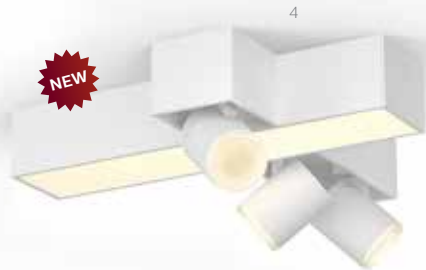

EAN	Product	HxLxW mm
1	8718696175989	Philips Hue Centris special form black 2x5.7W	128x408x85
2	8718696176009	Philips Hue Centris special form white 2x5.7W	128x408x85
3	8718696176023	Philips Hue Centris Cross special form black 3x	128x408x337
4	8718696176030	Philips Hue Centris Cross special form white 3x	128x408x337
5	8718696175996	Philips Hue Centris special form black 3x5.7W	128x782x85
6	8718696176016	Philips Hue Centris special form white 3x5.7W	128x782x85
7	8718696176047	Philips Hue Centris special form black 4x5.7W	128x990x85
8	8718696176054	Philips Hue Centris special form white 4x5.7W	128x990x85

Get both functional and mood lighting in a single fixture. The Centris has a fixed ceiling light and four spot lights that can be angled individually. Set each light in the fixture to any of millions of colors for a truly unique look.

The Philips Hue Centris blends function with aesthetics in a ceiling light that combines a central fixture with spot lights that can be individually angled to highlight different parts of the room. Set the Centris to one of millions of colors or any shade of warm-to-cool white light — or set each light in the lamp to its own individual shade for a livelier look.