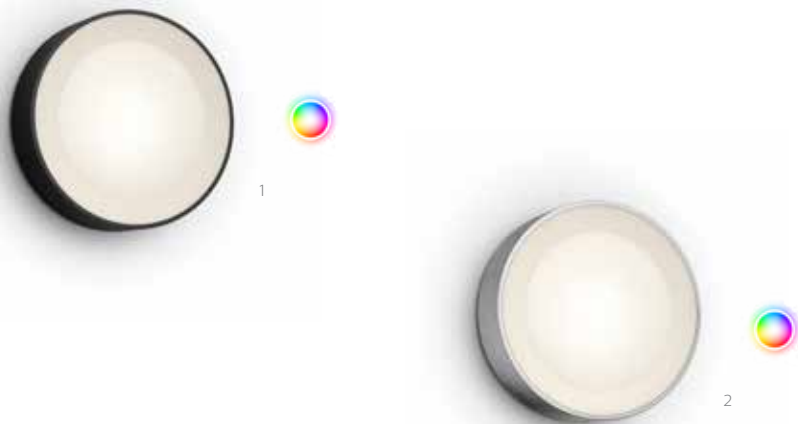

Philips Hue Daylo