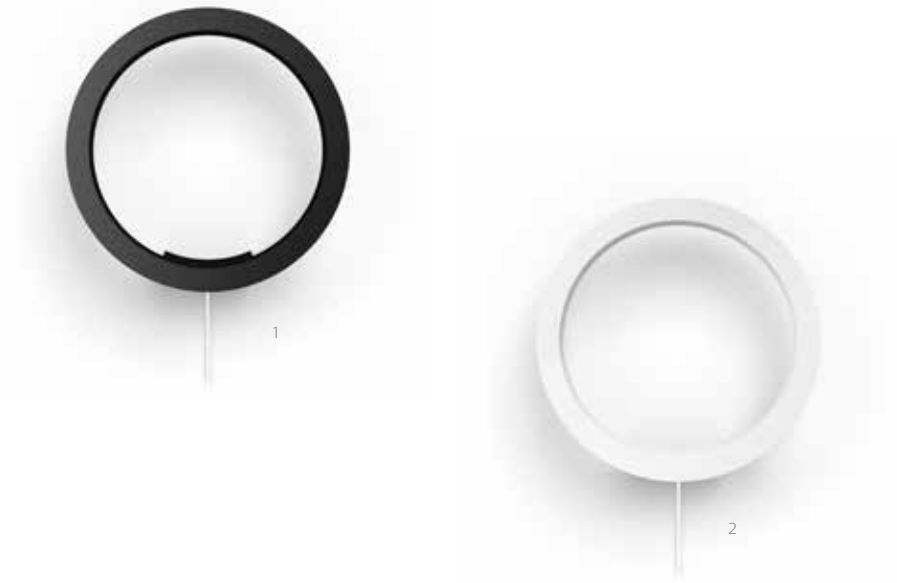

Philips Hue Sana