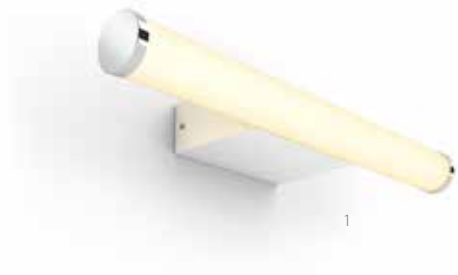

Philips Hue Adore
With included switch

White ambiance

Light for
your moments
from sunrise to sunset

1