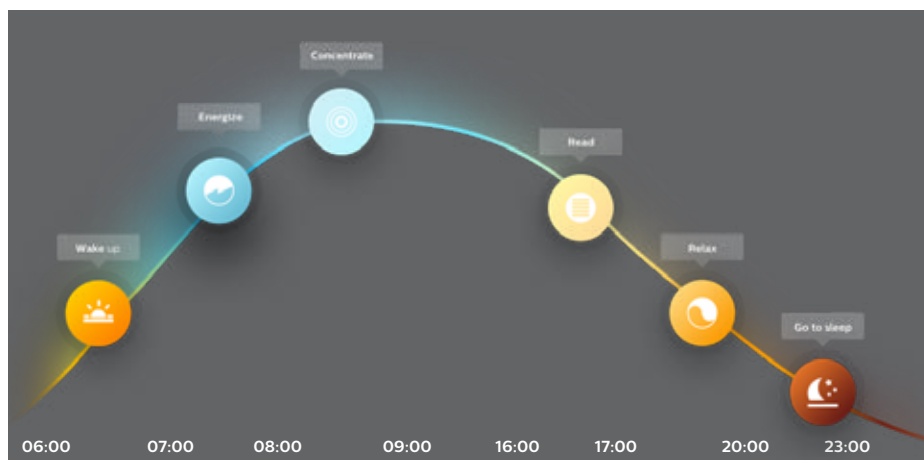

From sunrise to sunset

Wake up and go to sleep naturally

Philips Hue will help get you out of bed the way you like it, helping you start your day feeling refreshed. The light brightness increases gradually mimicking the effect of sunrise and helps you wake up naturally, instead of being woken up by the loud sound of an alarm clock. Start your day, the right way. In the evening, the relaxing warm white light helps you to unwind, relax and prepare your body for a good night's sleep. Requires a Bridge.

Wake up to sunlight every day

Long after you have switched your lights off, they contribute to your well-being. Philips Hue can help you wake up and fall asleep naturally by simulating the effects of early morning and evening light. Our wake up light is gentle unlike the sound of an alarm clock. At bedtime, warm, white LED light relaxes your body, preparing you for a good night's sleep. Requires a Bridge.

Relax, read, concentrate and energize with light recipes

Light influences our mood and behavior. Philips Hue can help you to customize your daily routines into moments you can enjoy. Skip your morning coffee and get ready for the day with cool, bright white daylight that helps to energize your body and mind. Stay focussed with finely tuned bright white light. Or put your feet up and relax with a soft glow of white light for the perfect end of the day.