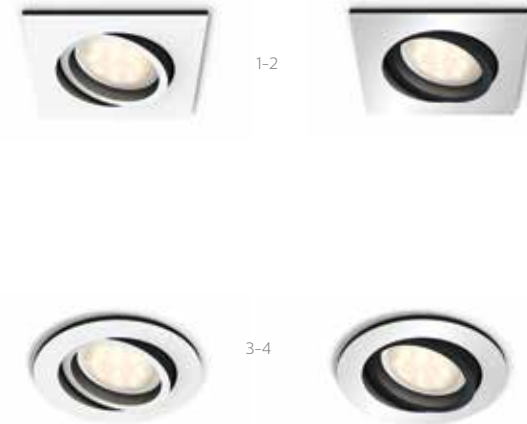

Turn on your moments

- Warm white to cool bright daylight
- Energize, concentrate, read and relax with light
- Wake up gently to your personal sunrise
- Control up to 10 lights with the Bluetooth app
- Unlock full suite of smart light features with Philips Hue Bridge

Turn on your peace of mind

- Control your lights from anywhere
- Set light schedules for easy home automation
- Guaranteed smooth wireless dimming
- Control your lights, your way
- Get ready for the day
- Enjoy a perfect read
- Unwind with warm white light
- Stay focussed

	EAN	Product	LxW mm
1	8718696175477	Philips Hue Milliskin recessed white 1x5.5W 230V (without remote)	90x90
2	8718696175460	Philips Hue Milliskin recessed aluminium 1x5.5W 230V (without remote)	90x90
3	8718696175439	Philips Hue Milliskin recessed white 1x5.5W 230V (without remote)	90x90
4	8718696175422	Philips Hue Milliskin recessed aluminium 1x5.5W 230V (without remote)	90x90