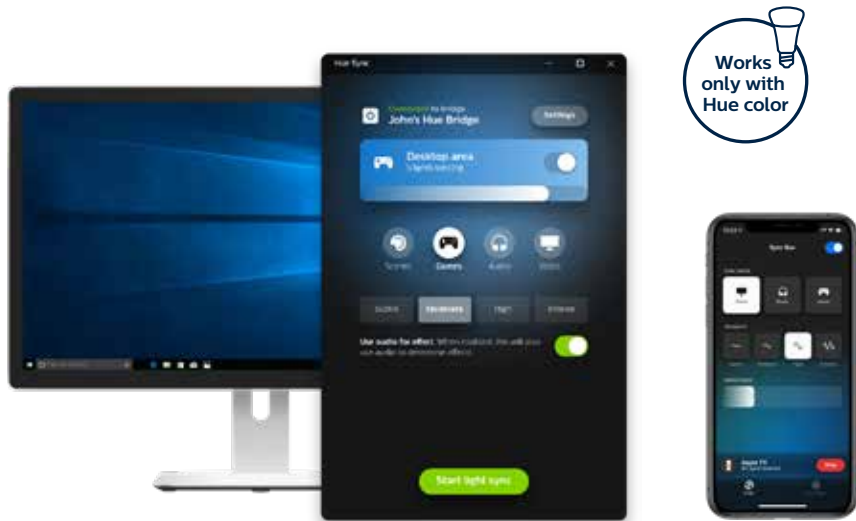

Sync your lights with movies, music and games