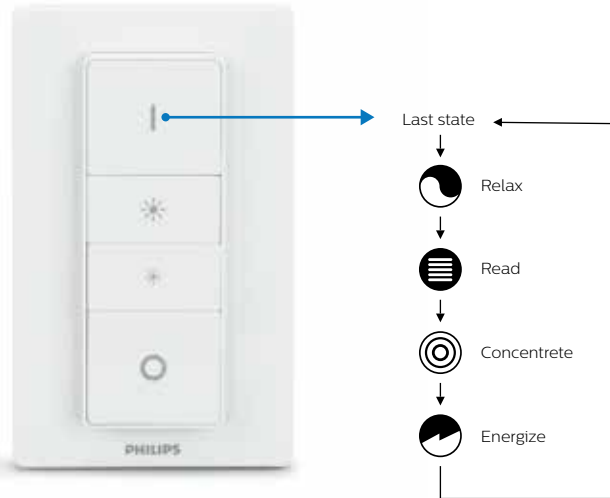

Control your luminaires with the included switch.*
All luminaires with an included switch works without a Bridge.
Cycle through pre-programmed scenes:

*Not included in all products

One room for all your activities