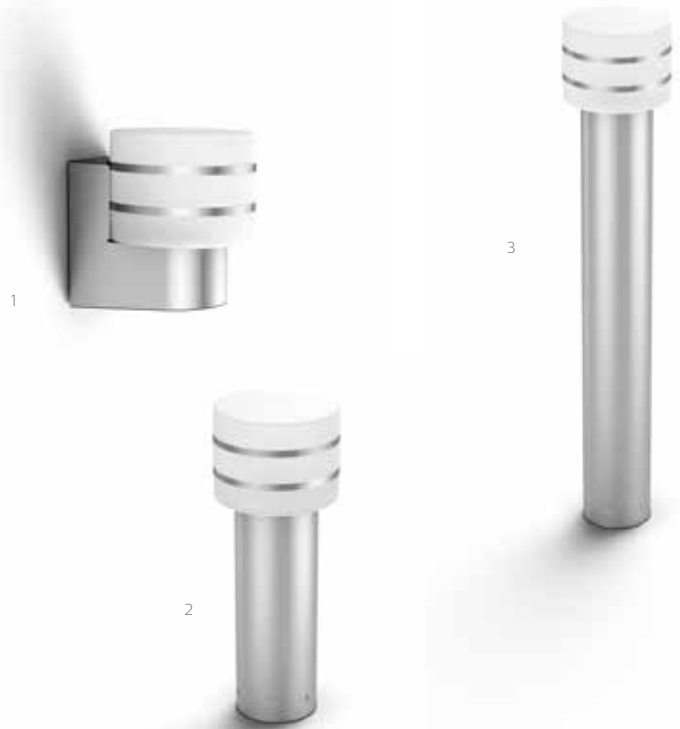

Philips Hue Tuar