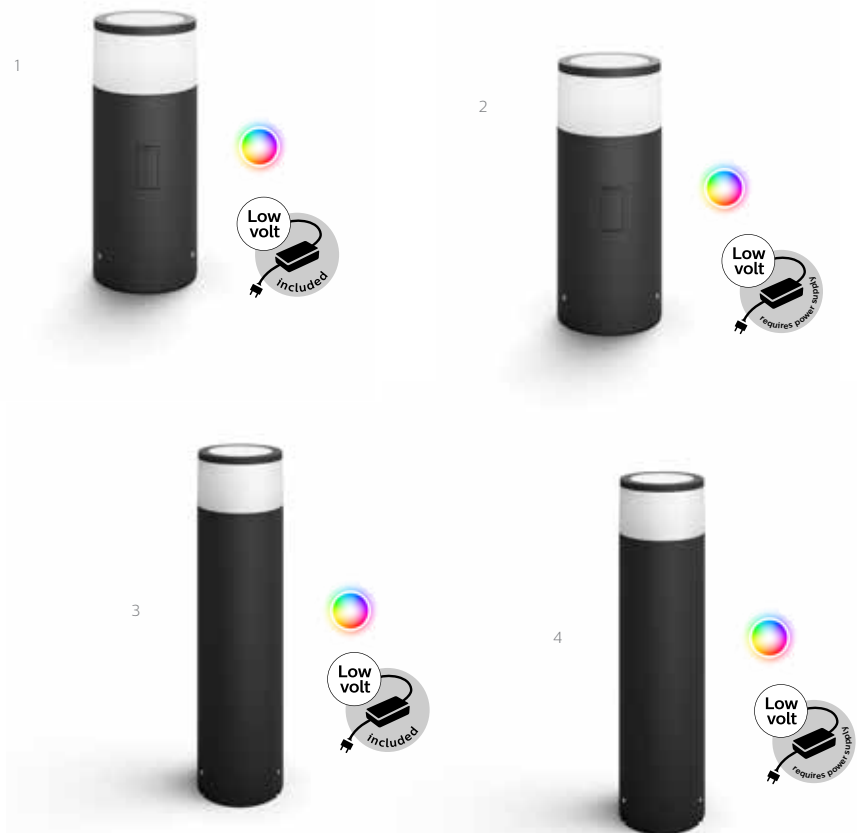

With Philips Hue Calla outdoor lighting there is no limit to the magic you can add. Play with 16 million colors and all shades of white light to create the effect you want. Highlight objects, trees or pathways to make your space stand out. Use the Philips Hue app to save your favorite light settings and recall them whenever you want with the tap of a finger. These luminaires are weatherproof (IP65).

	EAN	Product	HxLxW mm
1	8718696168011	Philips Hue Calla base unit pedestal Black 1x8W	252x104x104
2	8718696167991	Philips Hue Calla pedestal Black 1x8W SELV - extension	252x104x104
3	8718696171486	Philips Hue Calla Large Base unit pedestal black	445x210x145
4	8718696170557	Philips Hue Calla Large ext. pedestal black	445x210x145