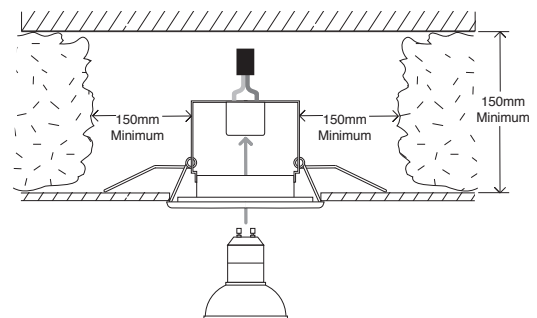

5565 Mint

1 x 50w GU10		included
-----------------	--	----------

Zones	1	2	3
-------	----------	----------	----------

Astro Lighting Ltd.
G2 River Way,
Harlow,
Essex,
CM20 2DP
Great Britain

tel: +44 (0) 1279 427001
fax: +44 (0) 1279 427002
email: sales@astrolighting.co.uk
www.astrolighting.co.uk