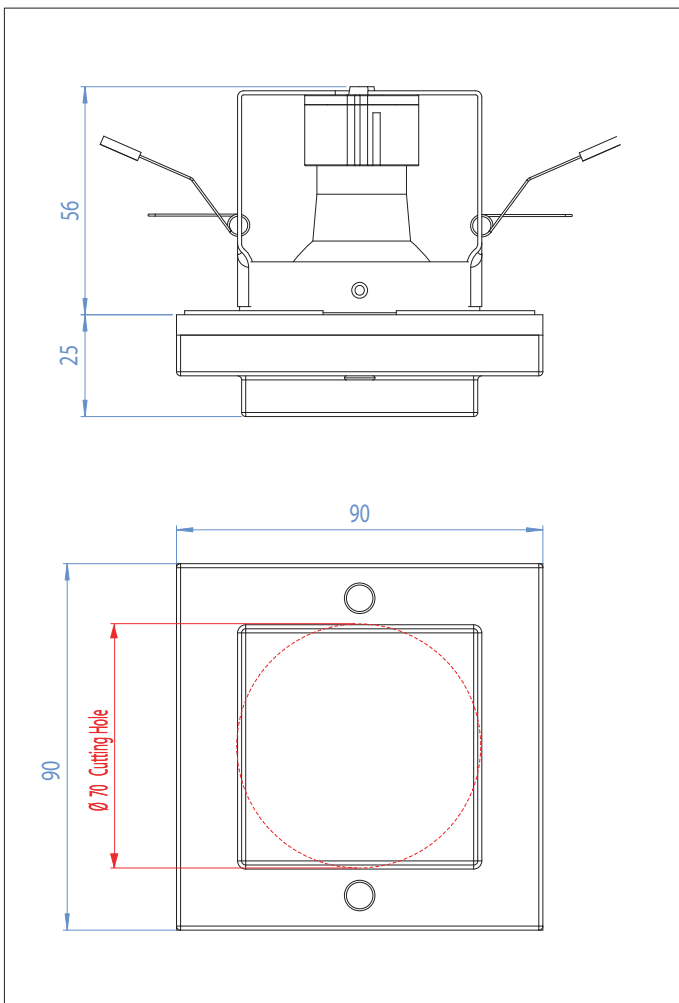

5565 Mint

1 x 50w GU10		included
-----------------	--	----------

Zones	1	2	3
-------	----------	----------	----------

Astro Lighting Ltd.
G2 River Way,
Harlow,
Essex,
CM20 2DP
Great Britain

tel: +44 (0) 1279 427001
fax: +44 (0) 1279 427002
email: sales@astrolighting.co.uk
www.astrolighting.co.uk