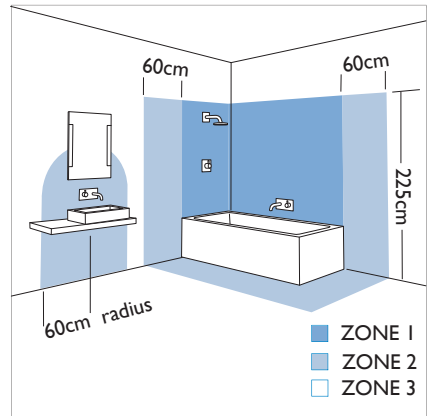

5565 Mint

1 x 50w GU10		included
-----------------	--	----------

Zones	1	2	3
-------	----------	----------	----------

Astro Lighting Ltd.
G2 River Way,
Harlow,
Essex,
CM20 2DP
Great Britain

tel: +44 (0) 1279 427001
fax: +44 (0) 1279 427002
email: sales@astrolighting.co.uk
www.astrolighting.co.uk