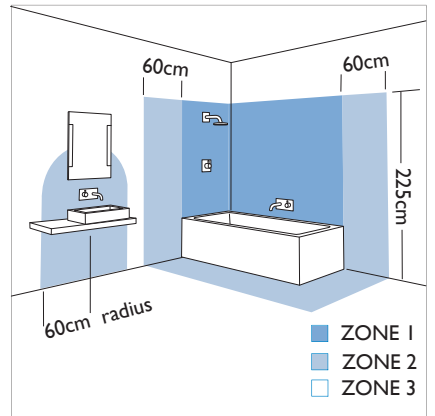

1 x 28w T5		excl.
---------------	--	-------

Zones	<b>2</b>	<b>3</b>
-------	----------	----------

Not suitable for frequent switching

Astro Lighting Ltd.  
G2 River Way, Harlow  
CM20 2DP, Great Britain